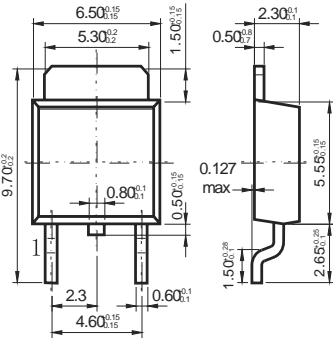

TO-252

Unit: mm

1 Base

2 Collector